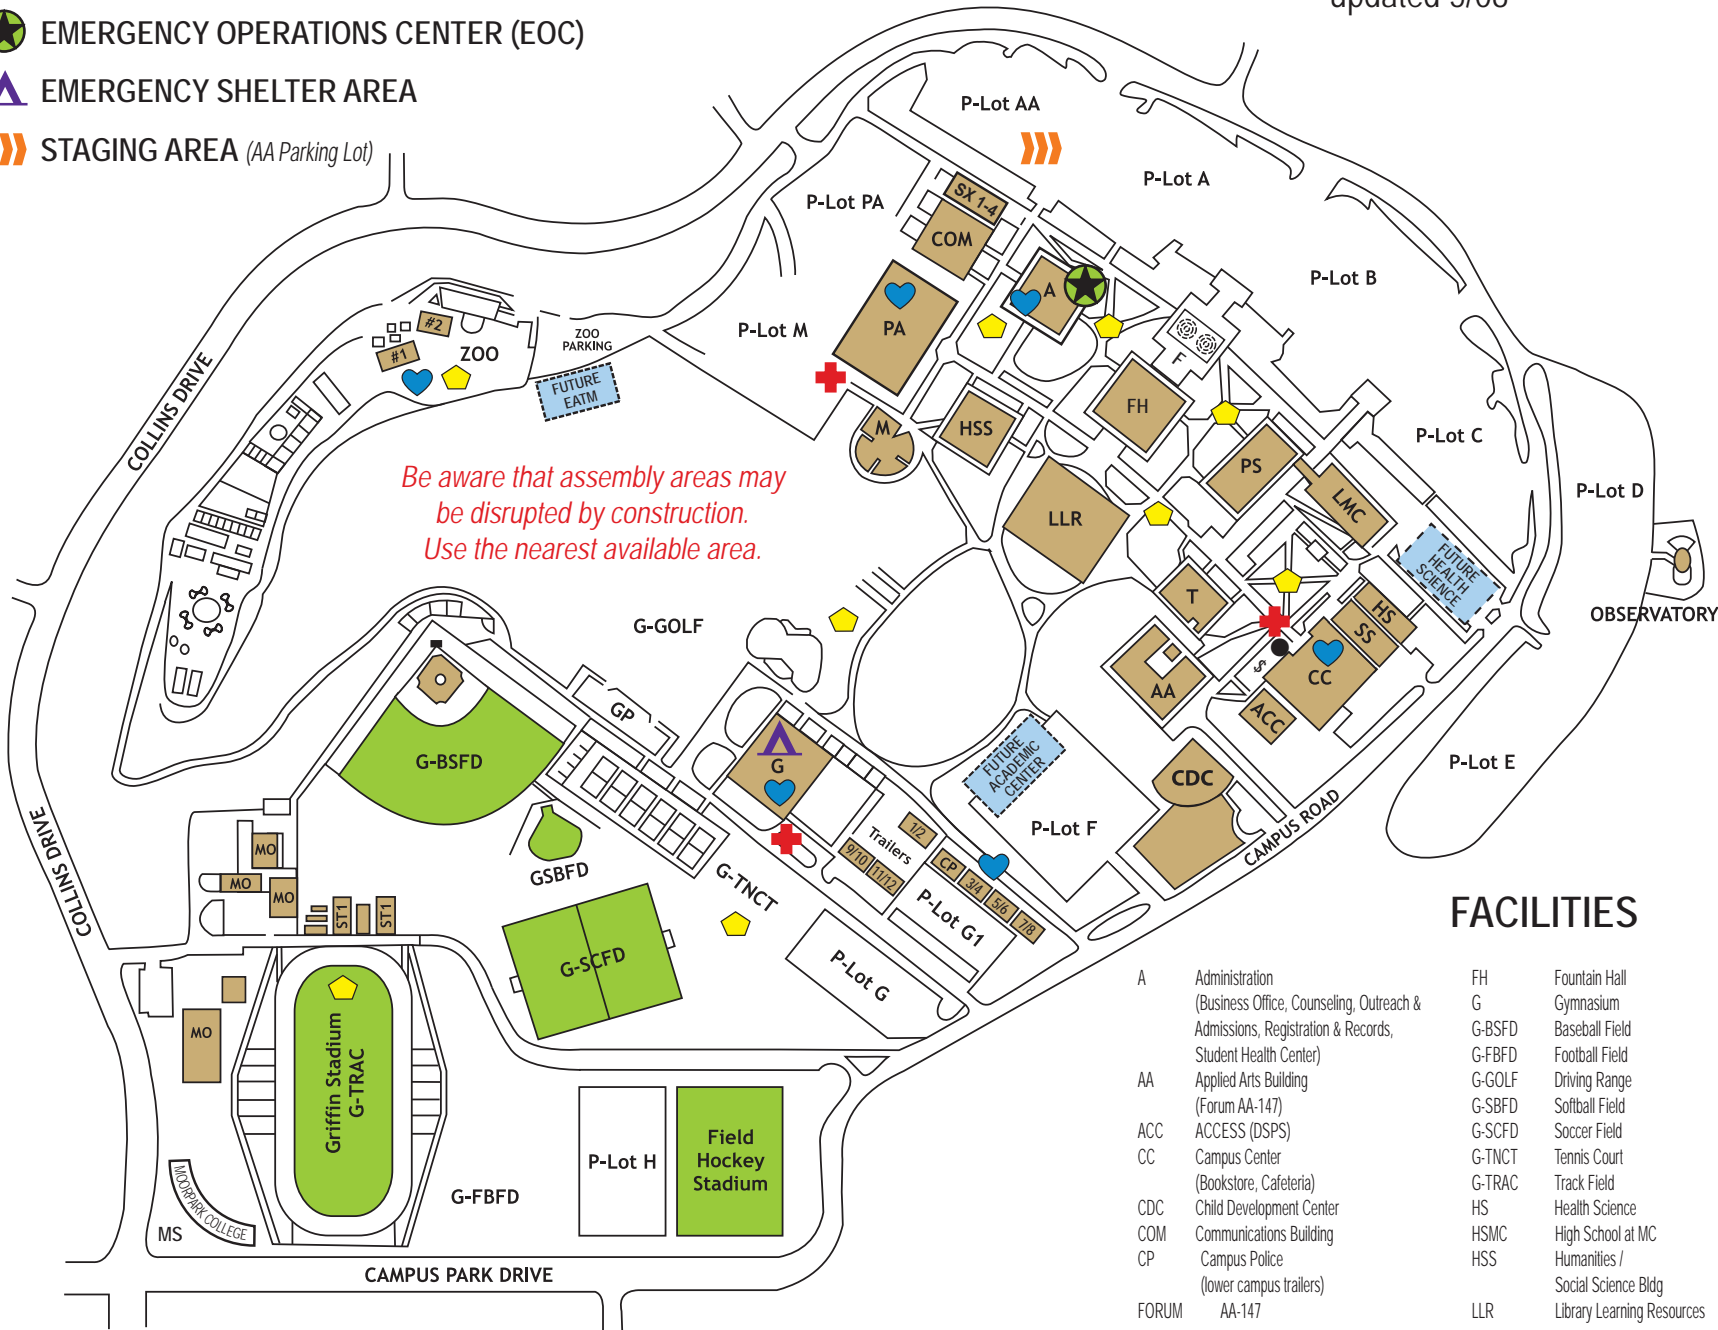

MOORPARK COLLEGE EMERGENCY CAMPUS MAP

updated 5/08

-  FIRST AID STATIONS
-  EVACUATION AREAS
-  AED LOCATIONS (Automated External Defibrillator)
-  EMERGENCY OPERATIONS CENTER (EOC)
-  EMERGENCY SHELTER AREA
-  STAGING AREA (AA Parking Lot)

FACILITIES

A	Administration (Business Office, Counseling, Outreach & Admissions, Registration & Records, Student Health Center)	FH	Fountain Hall	LMC	Life Science / Math / Computer Studies
AA	Applied Arts Building (Forum AA-147)	G	Gymnasium	M	Music Building
ACC	ACCESS (DSPS)	G-BFSD	Baseball Field	MO	Music Building Maintenance & Operations
CC	Campus Center (Bookstore, Cafeteria)	G-FBFD	Football Field	O	Observatory
CDC	Child Development Center	G-GOLF	Driving Range	PA	Performing Arts
COM	Communications Building	G-SBFD	Softball Field	PS	Physical Sciences
CP	Campus Police (lower campus trailers)	G-SCFD	Soccer Field	G-TNCT	Tennis Court
FORUM	AA-147	G-FBFD	Football Field	G-TRAC	Track Field (Financial Aid, EOPS)
		HS	Health Science	ST	Stadium Annex (ST-1 & ST-2)
		HSMC	High School at MC	SX	Trailers
		HSS	Humanities / Social Science Bldg	T	Technology/Business
		LLR	Library Learning Resources	TR	Trailers 1-12
				ZOO	Zoo Buildings 1 & 2