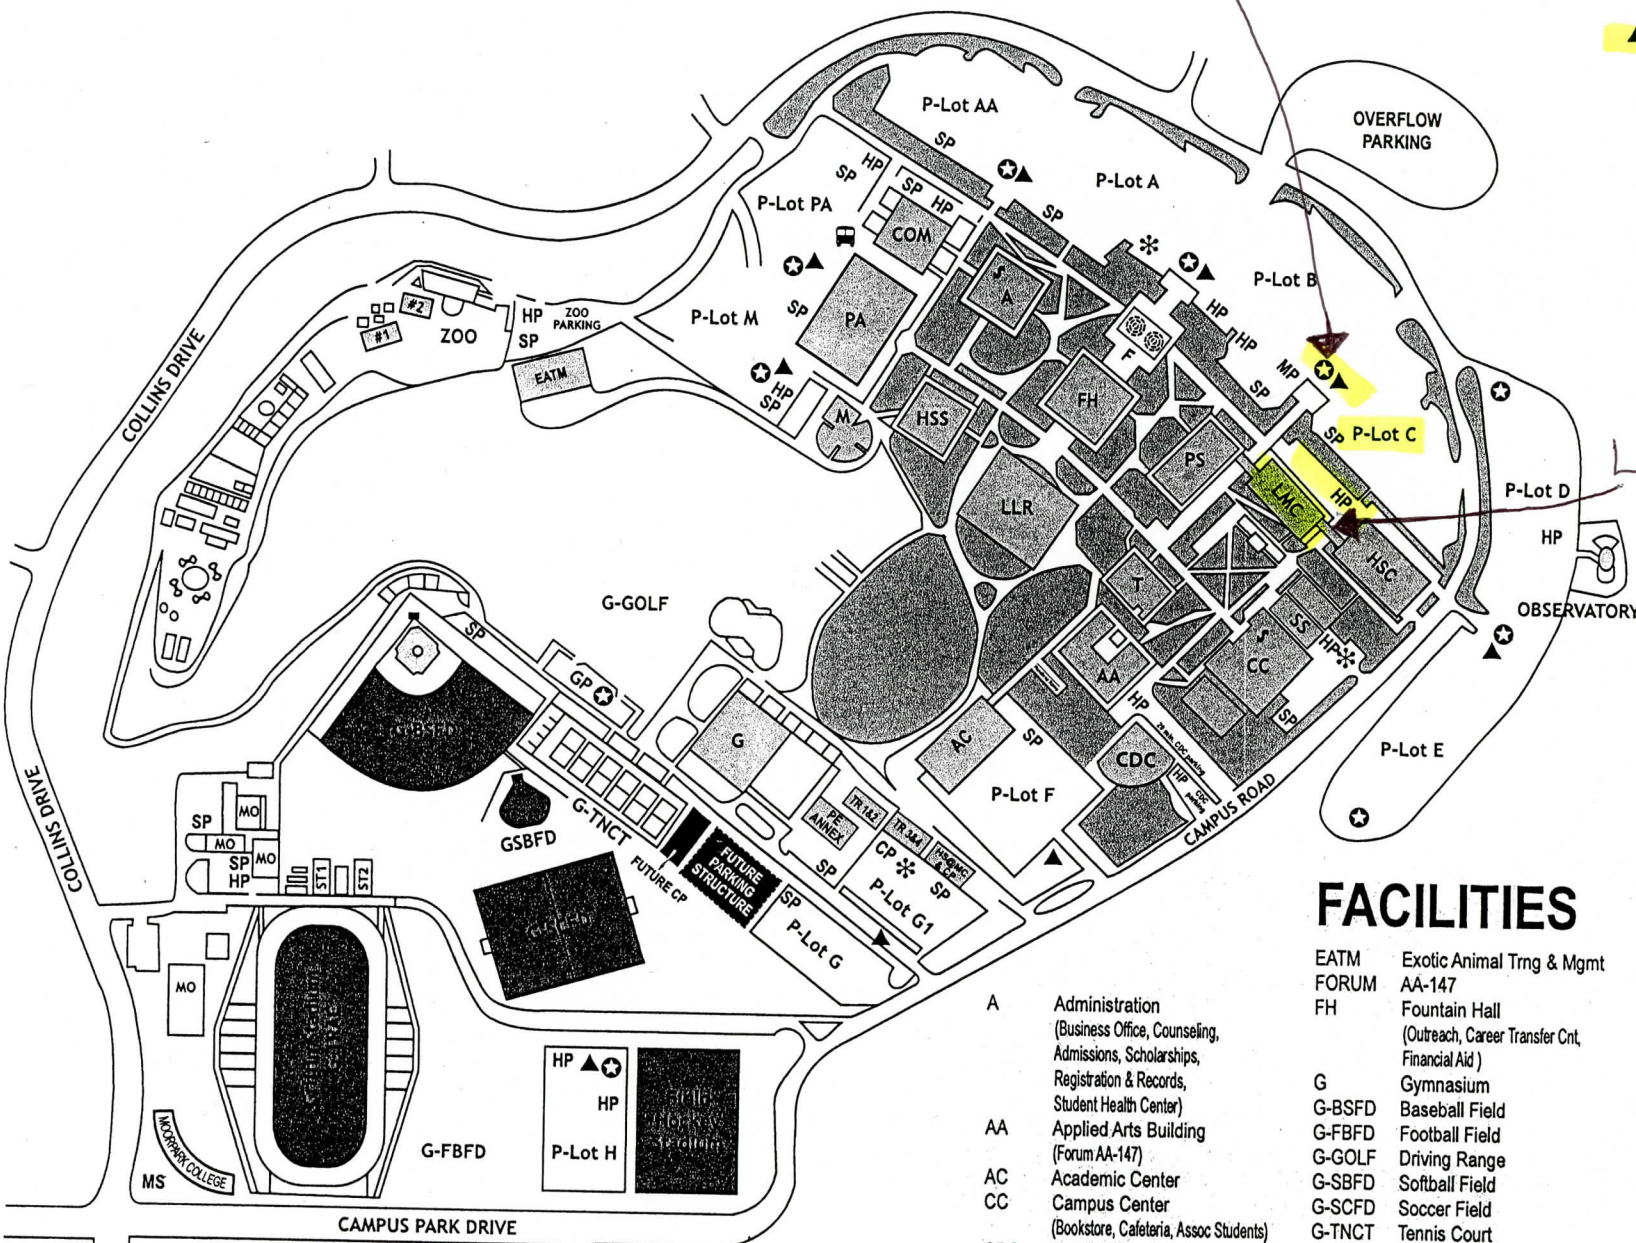

ACCESS is located on the first floor of the LMC Building. You can park in Lot C or in the Handicapped Parking (with a DMV placard) next to the building. You must purchase a One Day Parking Permit for \$2 to park in either lot. A machine is located near the staircase in Lot C.

MOORPARK COLLEGE MAP

PARKING & OTHER AREAS

- ☎ - Emergency Blue Phone
- ▲ - Parking Permit Machines
- P - General Permit Parking
- HP - Handicapped Parking
- MP - Motorcycle Parking
- SP - Staff Parking
- GP - Golf Parking
- * - 30 Minute Parking
- F - Fountain Plaza
- \$ - ATM Machines
- 🚌 - Bus Stop

FACILITIES

- | | | |
|---|--|---|
| <ul style="list-style-type: none"> A Administration
(Business Office, Counseling, Admissions, Scholarships, Registration & Records, Student Health Center) AA Applied Arts Building (Forum AA-147) AC Academic Center CC Campus Center
(Bookstore, Cafeteria, Assoc Students) CDC Child Development Center COM Communications Building CP Campus Police
(located in Lot G-1) | <ul style="list-style-type: none"> EATM Exotic Animal Trng & Mgmt FORUM AA-147 FH Fountain Hall
(Outreach, Career Transfer Cnt, Financial Aid) G Gymnasium G-BSFD Baseball Field G-FBFD Football Field G-GOLF Driving Range G-SBFD Softball Field G-SCFD Soccer Field G-TNCT Tennis Court G-TRAC Track Field HSC Health Science Center HS@MC High School at MC
(located in Lot G-1) | <ul style="list-style-type: none"> HSS Humanities / Social Science Bldg LLR Library Learning Resources LMC ACCESS (DSPS) Natural Sciences Computer Studies Music Building M Music Building MO Maintenance & Operations O Observatory PA Performing Arts PE PE Annex Offices PS Physical Sciences SS Student Services (EOPS) ST Stadium Annex (ST-1 & ST-2) T Technology/Business ZOO Zoo Buildings 1 & 2 |
|---|--|---|