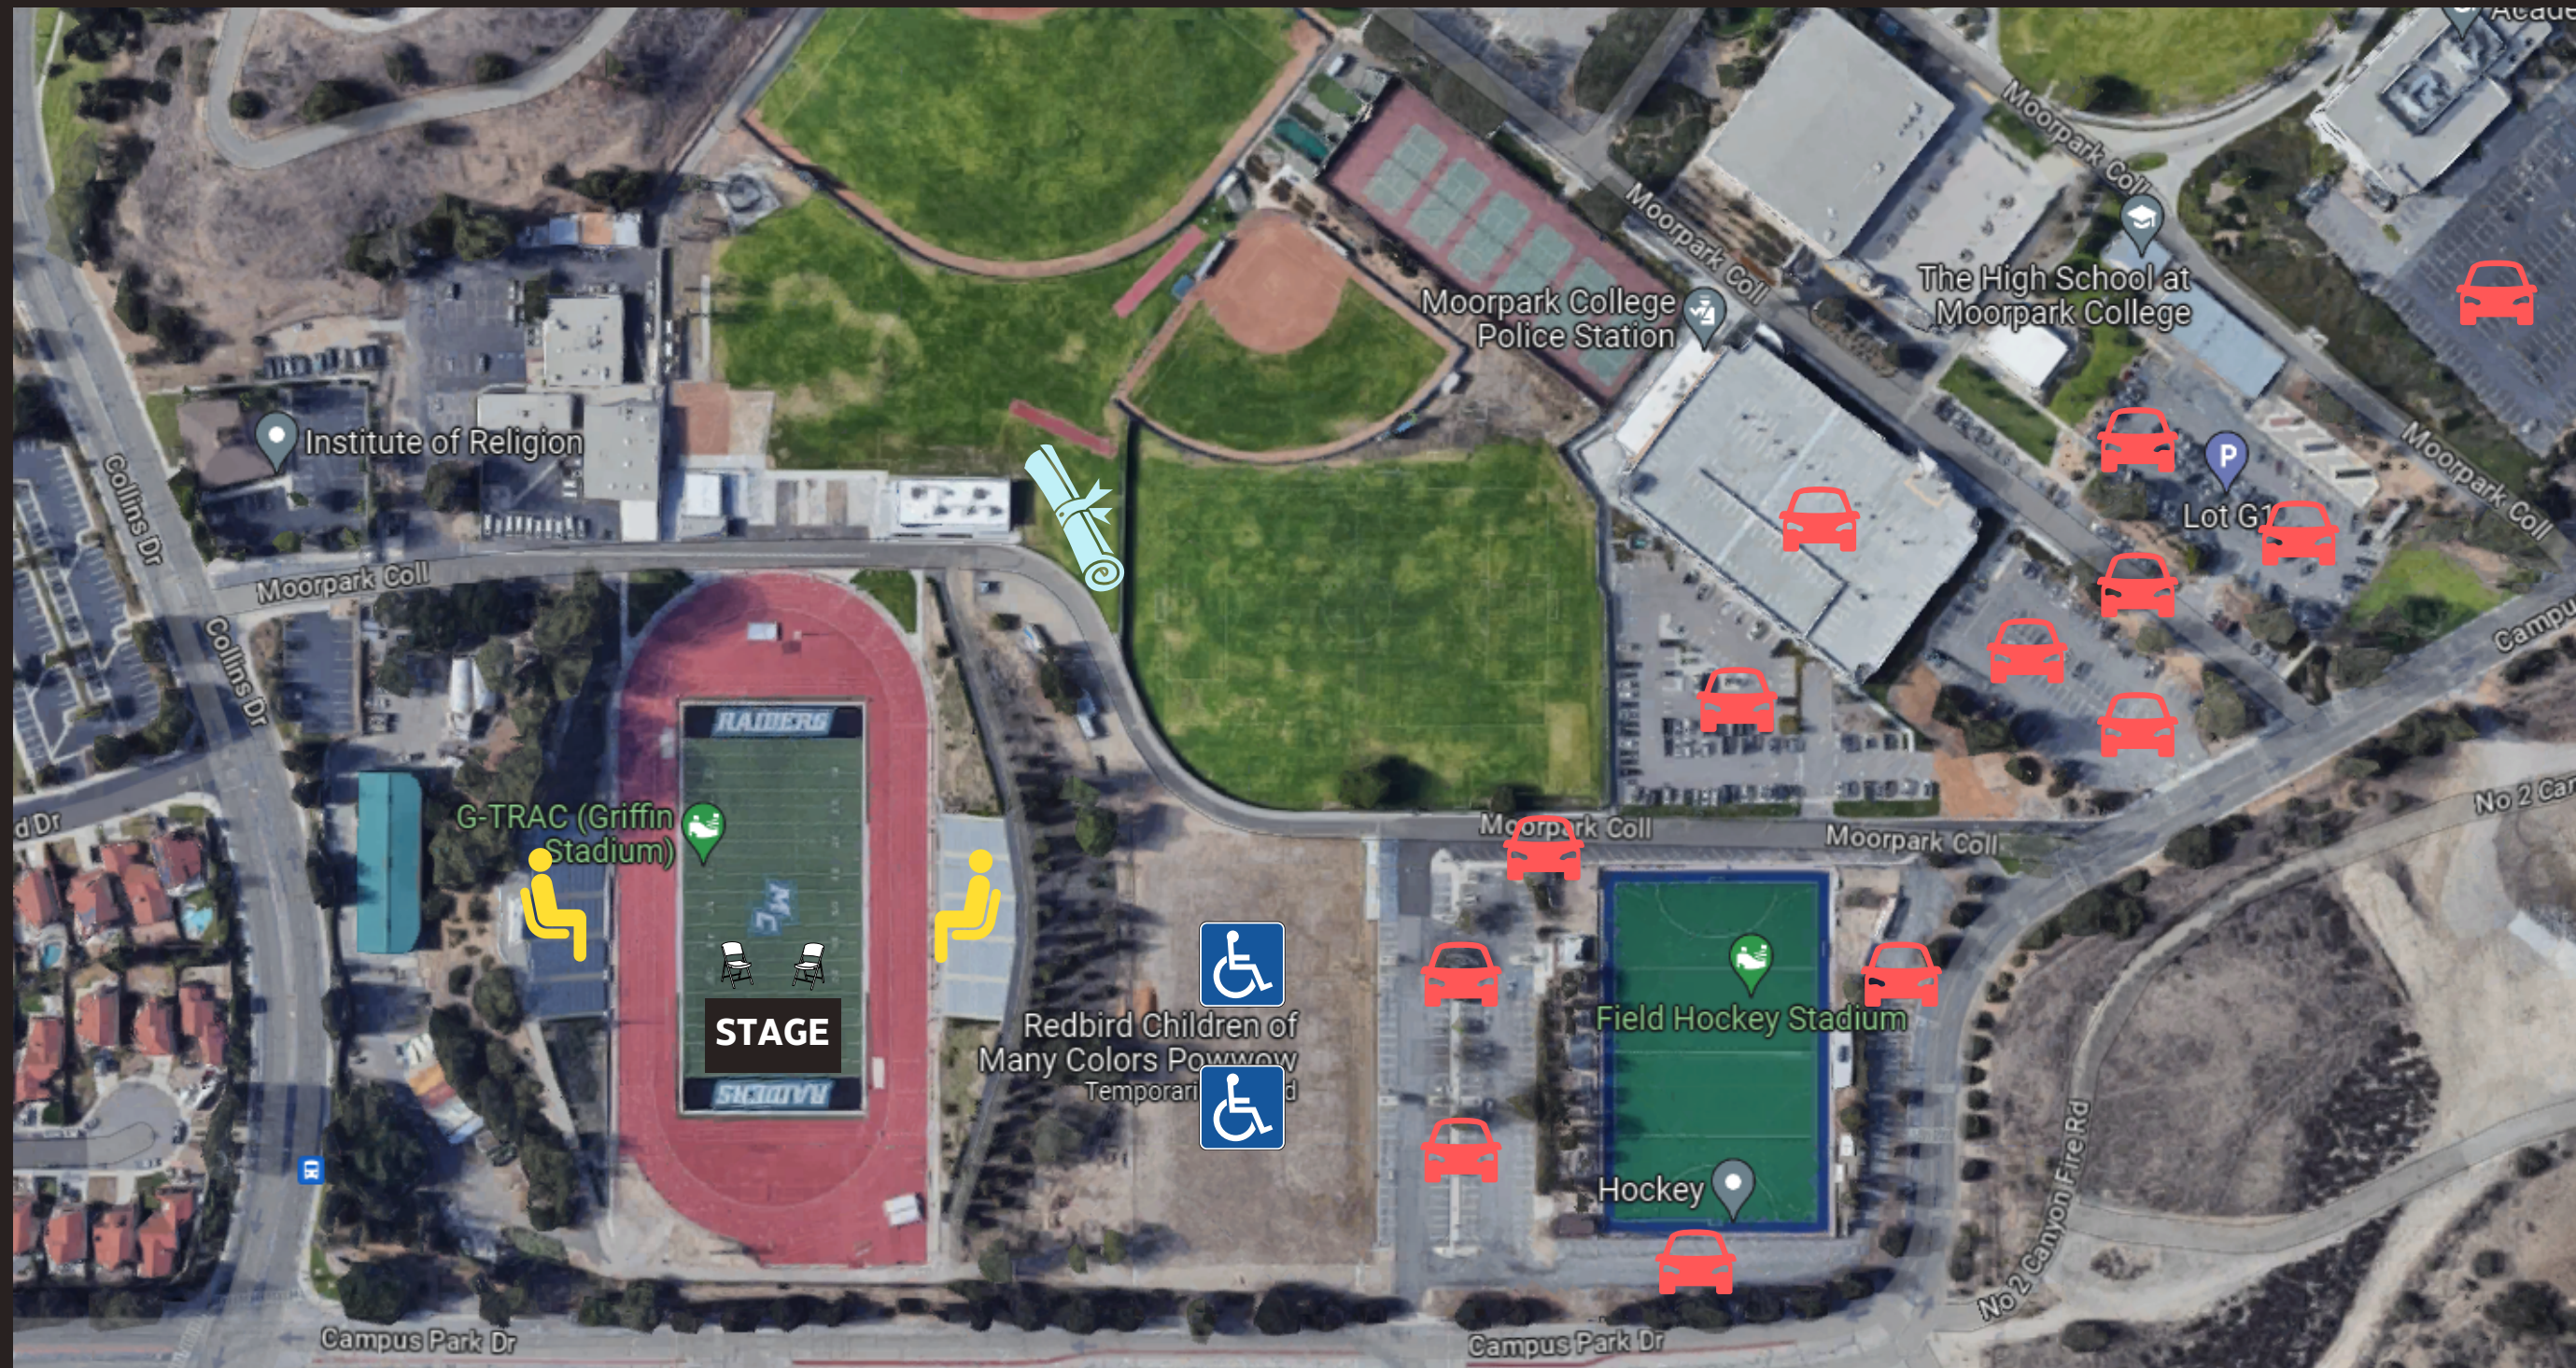

2023 Commencement Parking Map

Accessible parking. Guests and graduates can access accessible parking by exiting the freeway at Collins Road, turning right on Campus Park Drive, and turning left at the Delfin Street signal and following the directional signage. Accessible parking is available on a first come, first serve basis.

Graduate and guest parking. Graduates and their guests may park in any other nearby parking lots or structures, including the lot surrounding the field hockey stadium, the parking structure and its adjacent lots, and the High School at Moorpark College parking lot, among others identified on this map. Parking is free.

Graduate staging area. Graduates must arrive no later than 9:30 a.m. to the grassy area between the soccer fields and the stadium fieldhouse to receive further instructions regarding the ceremony and processional.

Guest seating. The stage will be centered on the far-end of the stadium end-zone, allowing guests to sit on either side of the bleachers. Accessible seating will be in the front rows and identified by placards. Golf carts will be available to help shuttle guests from the Accessible parking lot to the stadium entrance. A limited number of wheelchairs will be available for loan on a first come, first serve basis to assist guests to the accessible seating.