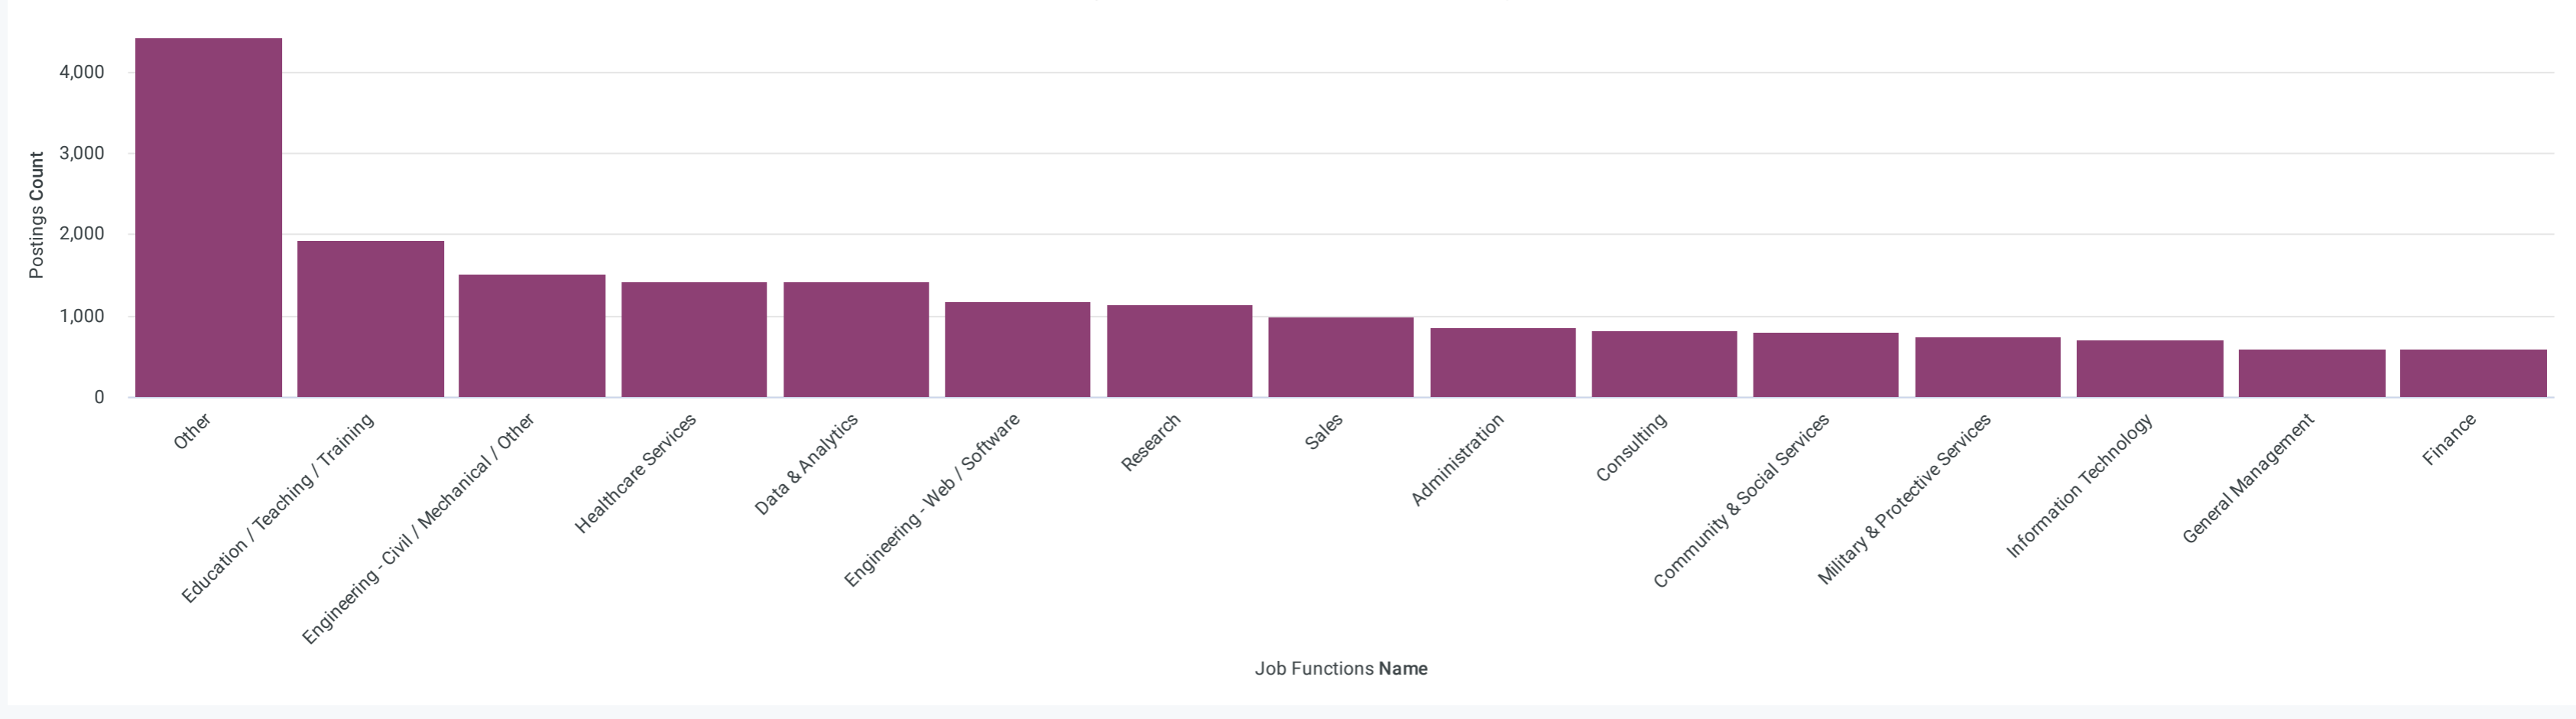

Top Job Functions for Job Postings

Filters - Jobs Posted by Location, Approved and Expired Jobs by Month, Job Types, School Year Qualifications, Top Job Functions = posting responded on date

0 Interview Rooms Used

0 Interview Schedules Count

12,205 Number of Approved and Expired Jobs

Interview Rooms, Interview Schedules Count = interview date, Total Approved and Expired Jobs = posting responded on date

Interview Schedules by Week

No Results

Interview Schedule Applications

No Results

Interview Schedule Application Status

No Results

Interview Slots Unfilled

Interview Slots Count ↓	Students (In Slots) Count	Slots Unfilled
1	0	0

Interview Schedules by Week, Interview Slots Unfilled = interview date, Interview Schedule Applications, Interview Application Status = application created date