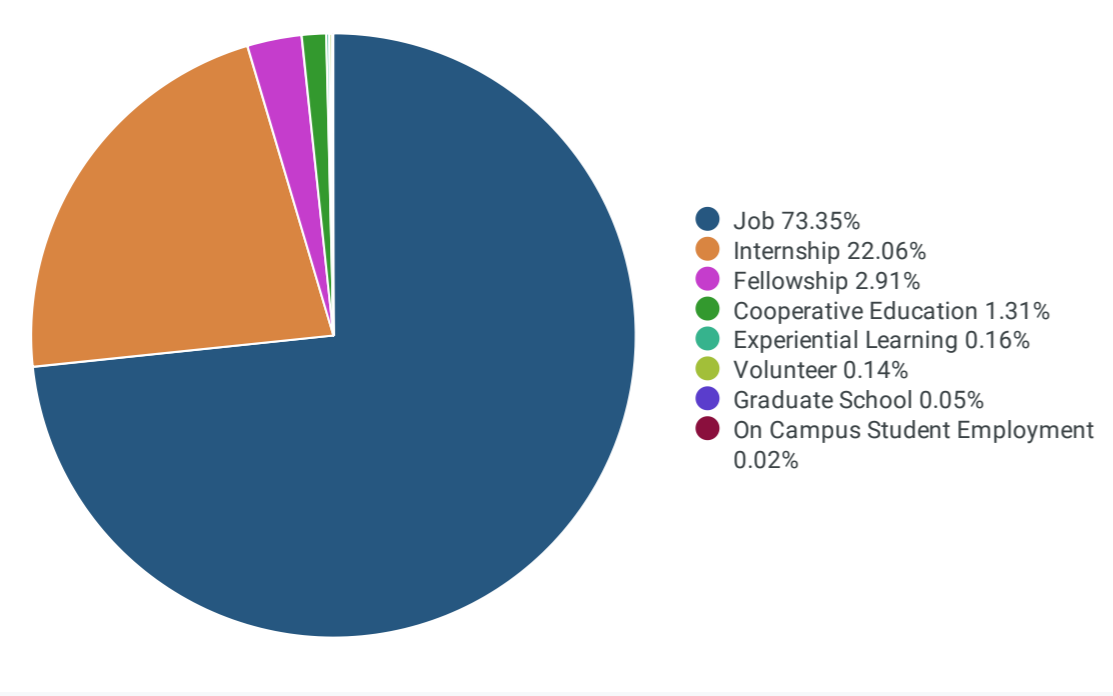

Filters Date Range is in the past 90 complete days Employer Name is any value Premium Employer? (Yes/No) is any value

Stop

Jobs and On Campus Interviews

Jobs Posted by Locations

Approved and Expired Jobs by Month

Job Types

School Year Qualifications

Student School Years Qualifications Name	Postings Count ↓
1 Alumni	6,270
2 Senior	5,917
3 Masters	3,493
4 Junior	2,205
5 Doctorate	1,717
6 Sophomore	1,545
7 Postdoctoral Studies	1,156
8 Masters of Business Administration	1,027
9 Freshman	780
10 Second Year Community / Technical College	434
11 Certificate Program	368
12 First Year Community / Technical College	336