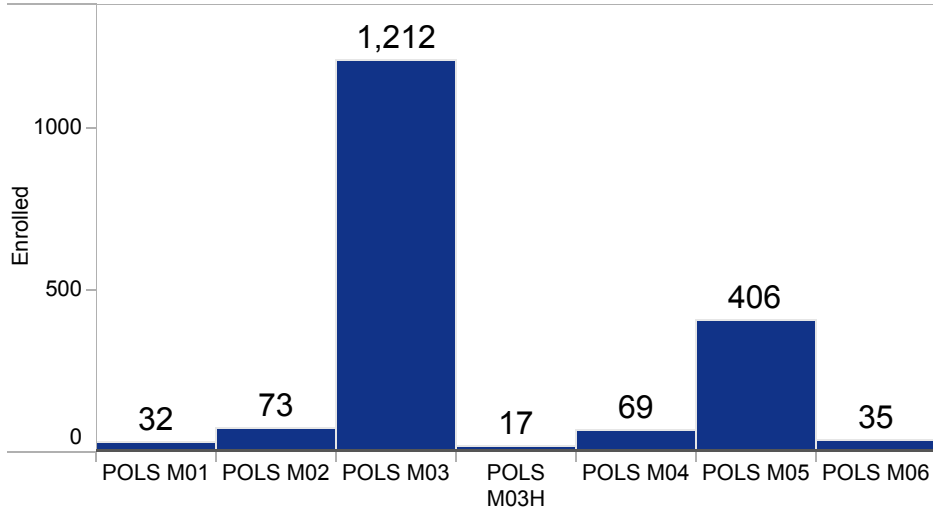

Program Plan Selector  
Political Science

Subject Code  
All

Academic Year Selector  
Academic Year 2019 - 2020

[Navigate to Student Success View](#)

### STUDENT ENROLLMENT COUNT BY COURSE

PROGRAM PLAN: *Political Science*

### ETHNICITY, *Political Science*

~~ populations <10 not shown