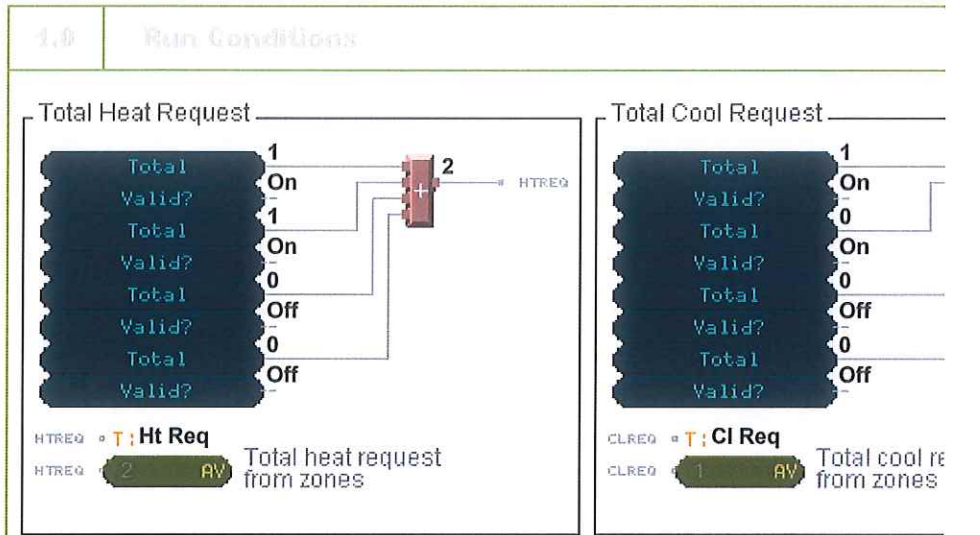

- Zone is using occupied setpoints
- Zone is using unoccupied setpoints

Defined schedules

- (Normal)
- Occupied time
- (Holiday)
- Unoccupied time
- Override
- occupied time

* Occupied schedule graphics did not print on this page, but a live demonstration is available upon request.

82.9 °F
37.6 %rh

Air Handler-1

- MOORPARK COLLEGE
 - ▶ CAMPUS MAP
 - ▶ Administration (A)
 - ▶ Applied Arts (AA)
 - ▶ Academic Center (AC)
 - ▶ Campus Center (CC)
 - ▶ CDC BLDG
 - ▶ Communications (COM)
 - ▶ EATM Building
 - ▶ EATM ZOO Bldgs
 - ▶ Fountain Hall (FH)
 - ▶ Gymnasium (G)
 - ▶ Health Science Center (
 - ▶ Humanities & Social Sci
 - ▶ Library & Learn Res (LL)
 - ▶ 1st Floor
 - ▶ 2nd Floor
 - ▶ 3rd Floor
 - ▶ Roof
 - ▶ Air Handler-1
 - ▶ Air Handler-2
 - ▶ Air Handler-3
 - ▶ Library & Learn Res E
 - ▶ Library & Learn Res C
 - ▶ Library & Learn Res V
 - ▶ LMC
 - ▶ Maint & Operations (MC)

AUTOMATED LOGIC CORPORATION

BY SUNBDDC

Version: 6.0

1.5 Run Conditions AVG TRIP **Pr Line**

2.0 Supply Fan Control

3.0 Static Pressure & Fan VFD Control