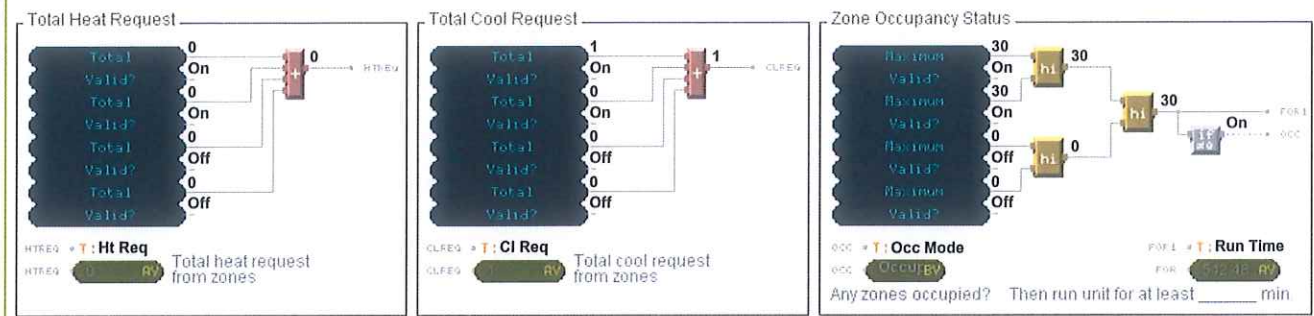

Version: 6.0

1.5 Run Conditions AVG TRIP **Pr Line**