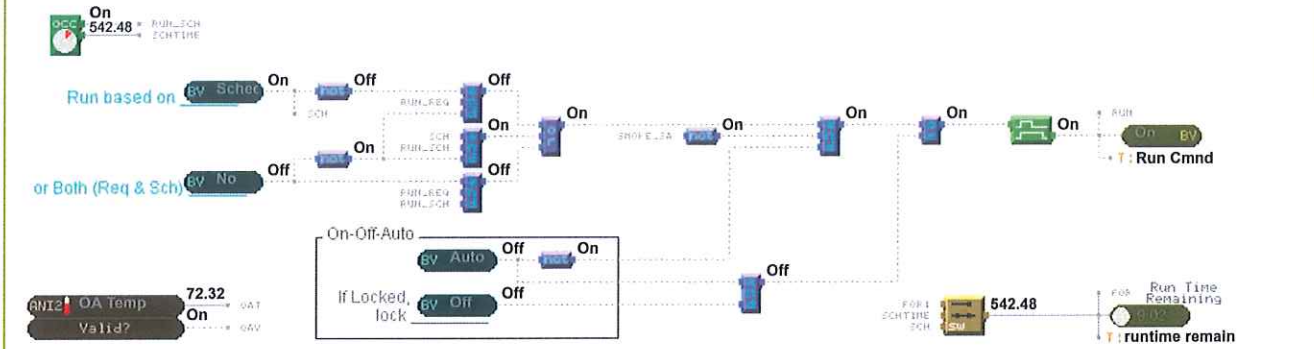

- Zone is using occupied setpoints
- Zone is using unoccupied setpoints

Defined schedules

- (Normal)
- Occupied time
- (Holiday)
- Unoccupied time
- Override
- occupied time

* Occupied schedule graphics did not print on this page, but a live demonstration is available upon request.

82.9 °F
37.6 %rh

Air Handler-1

- MOORPARK COLLEGE
 - ▶ CAMPUS MAP
 - ▶ Administration (A)
 - ▶ Applied Arts (AA)
 - ▶ Academic Center (AC)
 - ▶ Campus Center (CC)
 - ▶ CDC BLDG
 - ▶ Communications (COM)
 - ▶ EATM Building
 - ▶ EATM ZOO Bldgs
 - ▶ Fountain Hall (FH)
 - ▶ Gymnasium (G)
 - ▶ Health Science Center (
 - ▶ Humanities & Social Sci
 - ▶ Library & Learn Res (LL)
 - ▶ 1st Floor
 - ▶ 2nd Floor
 - ▶ 3rd Floor
 - ▶ Roof
 - ▶ Air Handler-1
 - ▶ Air Handler-2
 - ▶ Air Handler-3
 - ▶ Library & Learn Res E
 - ▶ Library & Learn Res C
 - ▶ Library & Learn Res V
 - ▶ LMC
 - ▶ Maint & Operations (MC)

AUTOMATED LOGIC CORPORATION

BY SUNBDDC

Version: 6.0

1.5 Run Conditions AVG TRIP **Pr Line**

2.0 Supply Fan Control

3.0 Static Pressure & Fan VFD Control