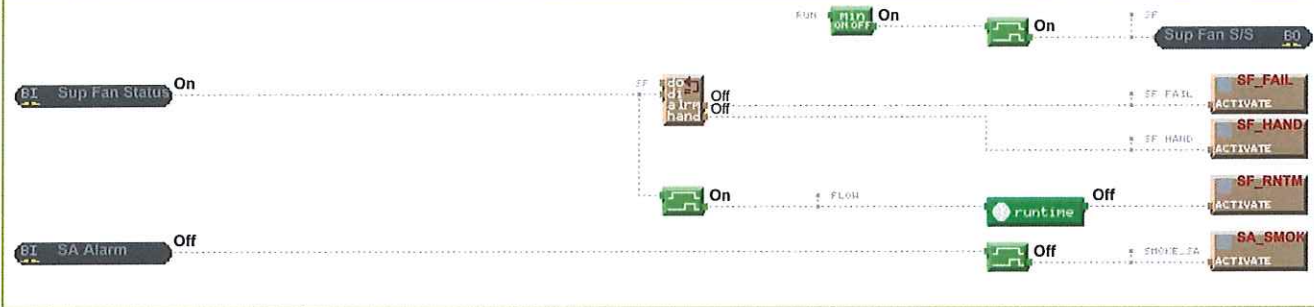

- Zone is using occupied setpoints
- Zone is using unoccupied setpoints

Defined schedules

- (Normal)
- Occupied time
- (Holiday)
- Unoccupied time
- Override
- occupied time

* Occupied schedule graphics did not print on this page, but a live demonstration is available upon request.

82.9 °F
37.6 %rh

Air Handler-1

- MOORPARK COLLEGE
 - ▶ CAMPUS MAP
 - ▶ Administration (A)
 - ▶ Applied Arts (AA)
 - ▶ Academic Center (AC)
 - ▶ Campus Center (CC)
 - ▶ CDC BLDG
 - ▶ Communications (COM)
 - ▶ EATM Building
 - ▶ EATM ZOO Bldgs
 - ▶ Fountain Hall (FH)
 - ▶ Gymnasium (G)
 - ▶ Health Science Center (
 - ▶ Humanities & Social Sci
 - ▶ Library & Learn Res (LL)
 - ▶ 1st Floor
 - ▶ 2nd Floor
 - ▶ 3rd Floor
 - ▶ Roof
 - ▶ Air Handler-1
 - ▶ Air Handler-2
 - ▶ Air Handler-3
 - ▶ Library & Learn Res E
 - ▶ Library & Learn Res C
 - ▶ Library & Learn Res V
 - ▶ LMC
 - ▶ Maint & Operations (MC)

AUTOMATED LOGIC CORPORATION

BY SUNBDDC

Version: 6.0

1.5 Run Conditions AVG TRIP **Pr Line**

2.0 Supply Fan Control

3.0 Static Pressure & Fan VFD Control