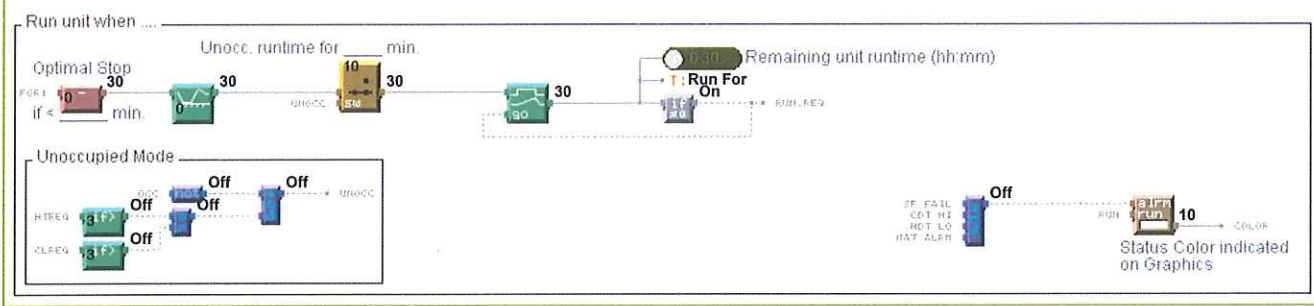

Version: 6.0

1.5 Run Conditions AVG TRIP **Pr Line**