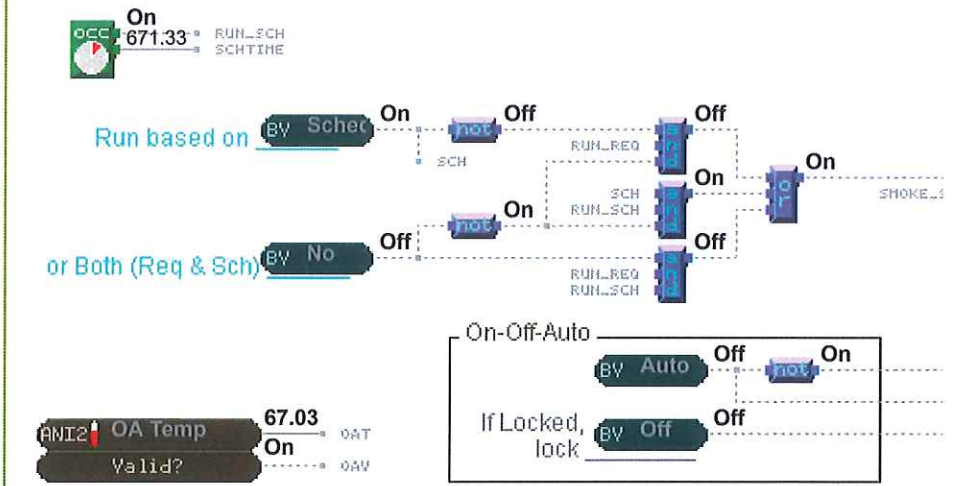

- Zone is using occupied setpoints
- Zone is using unoccupied setpoints

Defined schedules

- (Normal)
- Occupied time
- (Holiday)
- Unoccupied time
- Override
- occupied time

* Occupied schedule graphics did not print on this page, but a live demonstration is available upon request.

82.9 °F
37.6 %rh

Air Handler-1

- MOORPARK COLLEGE
 - ▶ CAMPUS MAP
 - ▶ Administration (A)
 - ▶ Applied Arts (AA)
 - ▶ Academic Center (AC)
 - ▶ Campus Center (CC)
 - ▶ CDC BLDG
 - ▶ Communications (COM)
 - ▶ EATM Building
 - ▶ EATM ZOO Bldgs
 - ▶ Fountain Hall (FH)
 - ▶ Gymnasium (G)
 - ▶ Health Science Center (
 - ▶ Humanities & Social Sci
 - ▶ Library & Learn Res (LL)
 - ▶ 1st Floor
 - ▶ 2nd Floor
 - ▶ 3rd Floor
 - ▶ Roof
 - ▶ Air Handler-1
 - ▶ Air Handler-2
 - ▶ Air Handler-3
 - ▶ Library & Learn Res E
 - ▶ Library & Learn Res C
 - ▶ Library & Learn Res V
 - ▶ LMC
 - ▶ Maint & Operations (MC)

AUTOMATED LOGIC CORPORATION

BY SUNBDDC

Version: 6.0

1.5 Run Conditions AVG TRIP **Pr Line**

2.0 Supply Fan Control

3.0 Static Pressure & Fan VFD Control