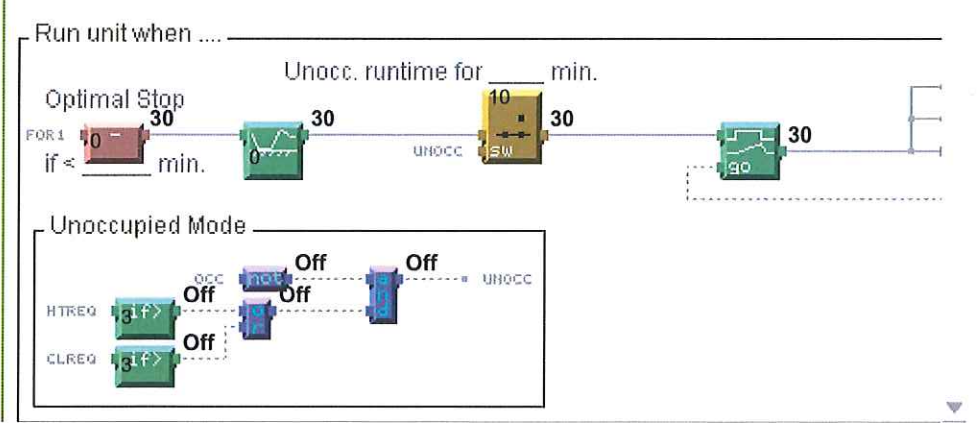

- MOORPARK COLLEGE
  - CAMPUS MAP
    - Administration (A)
    - Applied Arts (AA)
    - Academic Center (AC)
    - Campus Center (CC)
      - CDC BLDG
    - Communications (COM)
      - EATM Building
    - EATM ZOO Bldgs
    - Fountain Hall (FH)
      - Gymnasium (G)
    - Health Science Center (
    - Humanities & Social Sci
    - Library & Learn Res (LL)
      - 1st Floor
      - 2nd Floor
      - 3rd Floor
      - Roof
        - Air Handler-1
        - Air Handler-2
        - Air Handler-3
      - Library & Learn Res E
      - Library & Learn Res C
      - Library & Learn Res V
        - LMC
      - Maint & Operations (MC)

AUTOMATED LOGIC CORPORATION

BY SUNBDDC