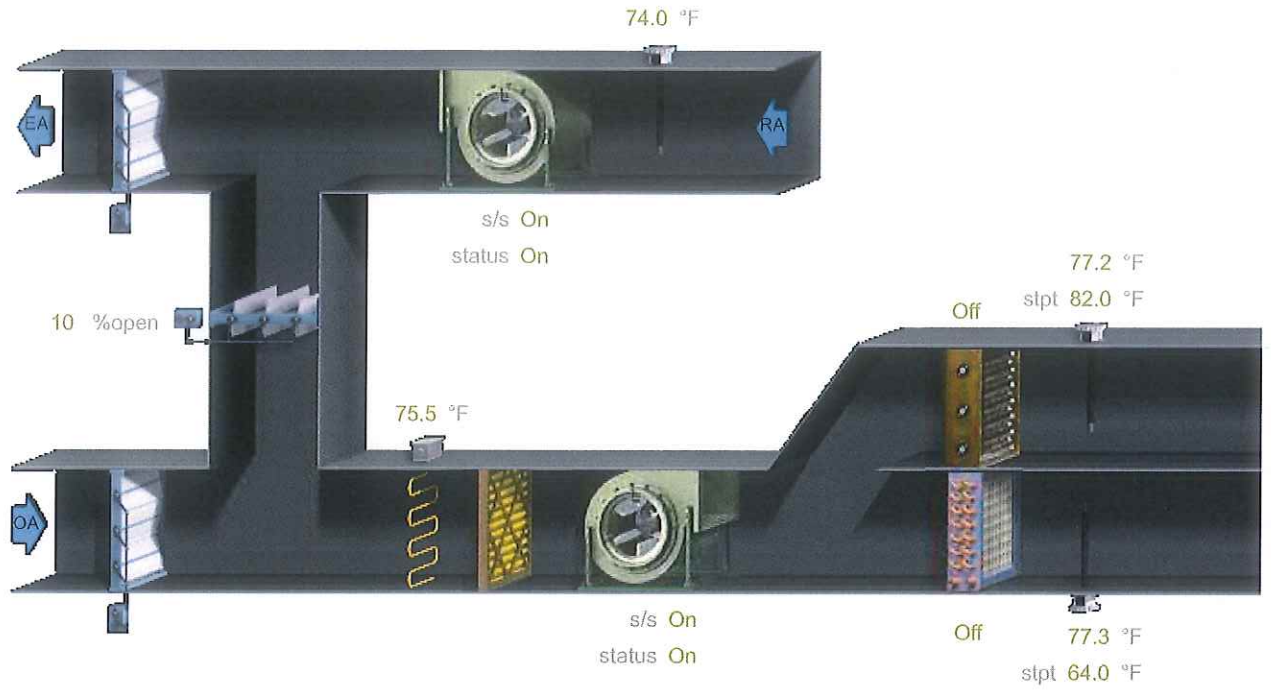

82.9 °F
37.6 %rh

Air Handler-1

- MOORPARK COLLEGE
 - ▶ CAMPUS MAP
 - ▶ Administration (A)
 - ▶ Applied Arts (AA)
 - ▶ Academic Center (AC)
 - ▶ Campus Center (CC)
 - ▶ CDC BLDG
 - ▶ Communications (COM)
 - ▶ EATM Building
 - ▶ EATM ZOO Bldgs
 - ▶ Fountain Hall (FH)
 - ▶ Gymnasium (G)
 - ▶ Health Science Center (
 - ▶ Humanities & Social Sci
 - ▶ Library & Learn Res (LL)
 - ▶ 1st Floor
 - ▶ 2nd Floor
 - ▶ 3rd Floor
 - ▶ Roof
 - ▶ Air Handler-1
 - ▶ Air Handler-2
 - ▶ Air Handler-3
 - ▶ Library & Learn Res E
 - ▶ Library & Learn Res C
 - ▶ Library & Learn Res V
 - ▶ LMC
 - ▶ Maint & Operations (MC)